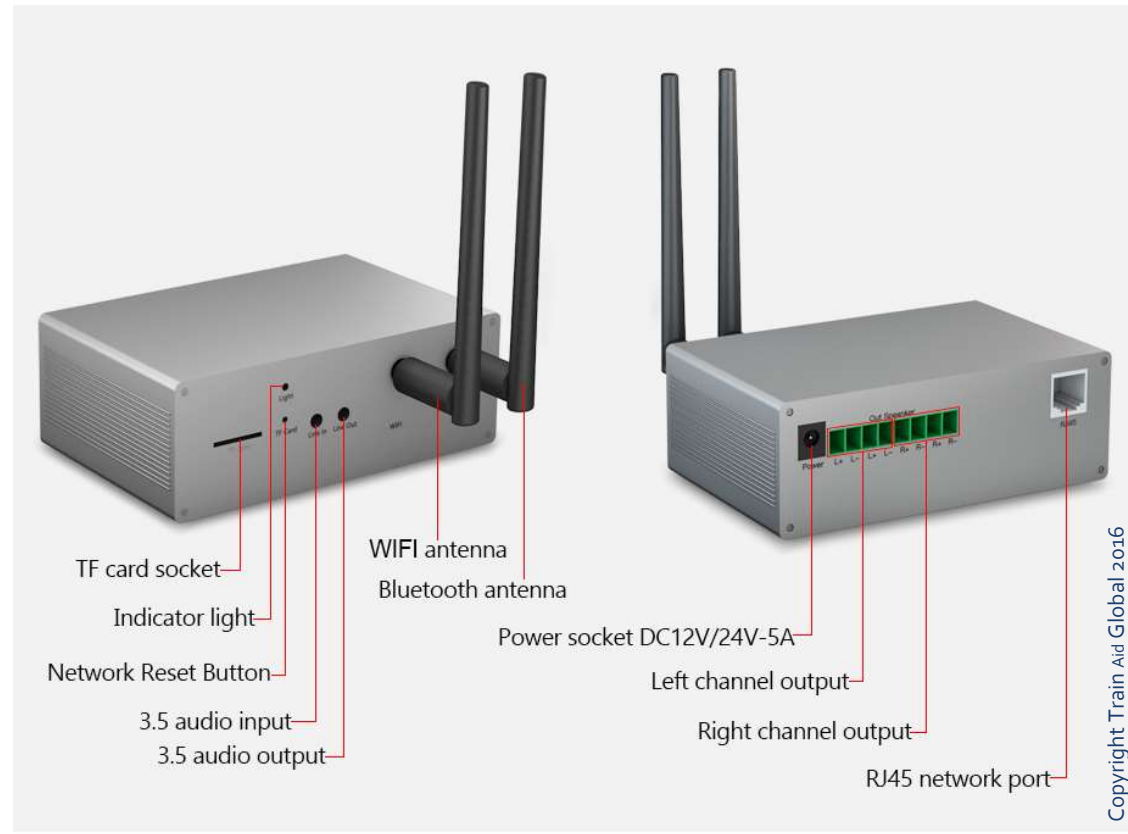

PA System (INDOOR)

PAI-Series

Speakers (Wifi-range)