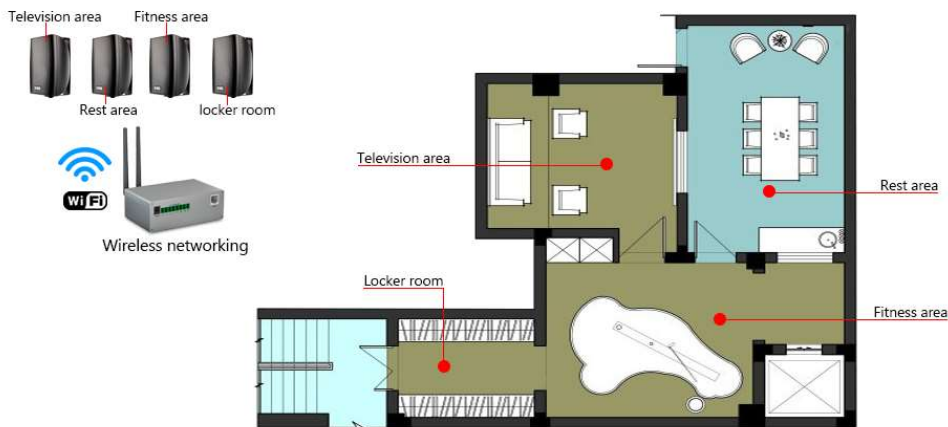

Dual channel output

WiFi connection function

Encircling stereo

Bluetooths connection

Mobile phone control

HiFi sound quality

TAG Smart
Technology

PA System (INDOOR)

PAI-Series

Speakers (Wifi-range)

PA System (INDOOR)

PAI-Series

Speakers (Wifi-range)

Center of rotation

PA System (INDOOR)

PAI-Series

Speakers (Wifi-range)

Multi-audio network connection

WiFi audio network connection ,APP controls any number of WiFi audio playback synchronously, one main speaker can connect multiple sub speakers.

Leap through walls and floors