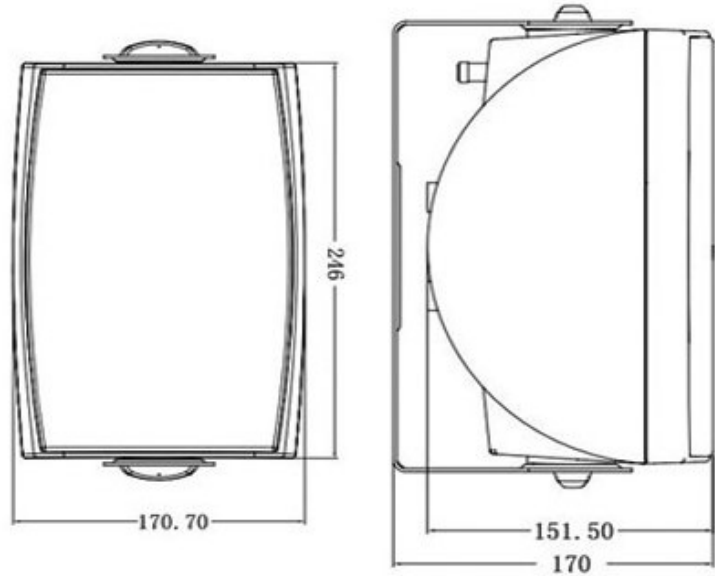

PA System (INDOOR)

PAI-Series

Speakers (Wifi-range)