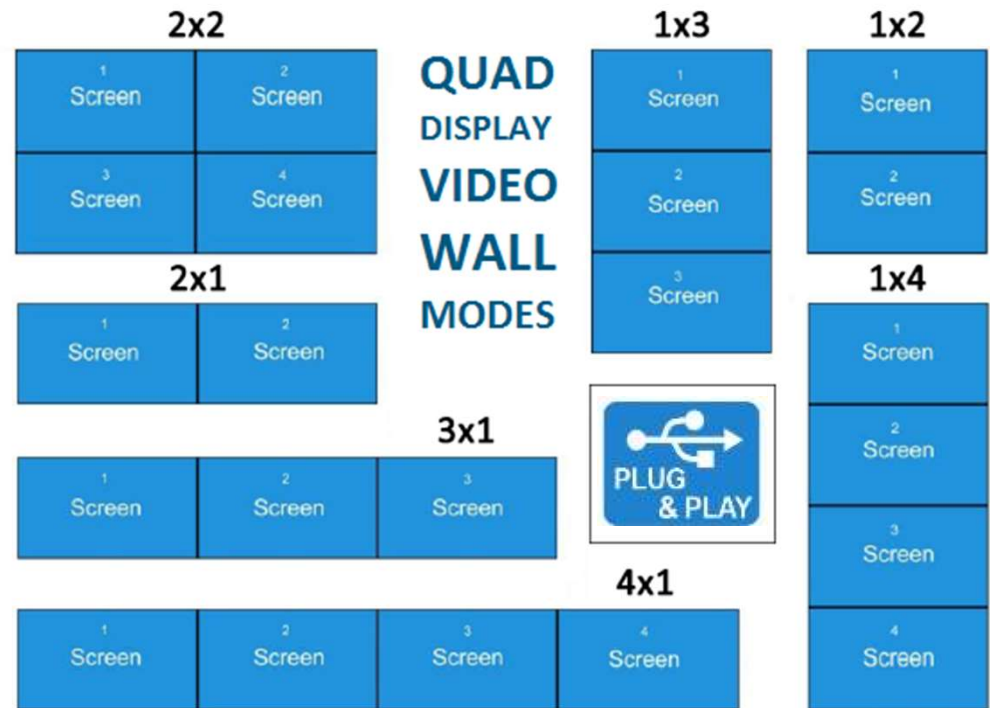

◀ Image roam

Single signal can display on anywhere in screen.

▶ Image stretching

Support stretch image to whole video wall from unit screen.

◀ One screen one display

Every screen can display different contents.

▶ Full screen one display

Complete video wall can display one complete image.

VideoWall ActiveLine LVW-Series

VideoWall ActiveLine

LVW-Series

LCD Size	46"	46"	46"	47"	49"	49"	55"
Resolution	1920 x 1080px	1920 x 1080px	1920 x 1080px	1920 x 1080px	1920 x 1080px	1920 x 1080px	1920 x 1080px
Brightness	700cd/m ² (typ.)	700cd/m ² (typ.)	500cd/m ² (typ.)	450cd/m ² (typ.)	500cd/m ² (typ.)	450cd/m ² (typ.)	700cd/m ² (typ.)
Contrast Ratio	4000:1 (typ.)	3500:1 (typ.)	3500:1 (typ.)	1200:1 (typ.)	1300:1 (typ.)	1300:1 (typ.)	4000:1 (typ.)
Viewable angle	178°(H)/178°(V)						
Solution	TSUM V59						
Voltage	100~240V,50~60Hz						
Consumption	<170W	<170W	<130W	<130W	<130W	<150W	<220W
Standby	<0.5W						
USB Port	1						
HDMI Input	1						
DVI Input	1						
VGA Input	1						
BNC In	1						
BNC Out	1						
RS 232	RS232-IN x 1;RS232-OUT x 1						
Product size	1022 x 574.6 x 134	1022 x 576.6 x 120.8	1022 x 576.6 x 120.8	1045.1 x 590.2 x 108	1075.6 x 605.8 x 108	1077.6 x 607.8 x 108	1213.5 x 684.3 x 128
Net Weight	19±1kg	19±1kg	19±1kg	20±1kg	20,5±1kg	20,5±1kg	23,0±1,0 kg
Frame and color	Metal+Plastic,Black						