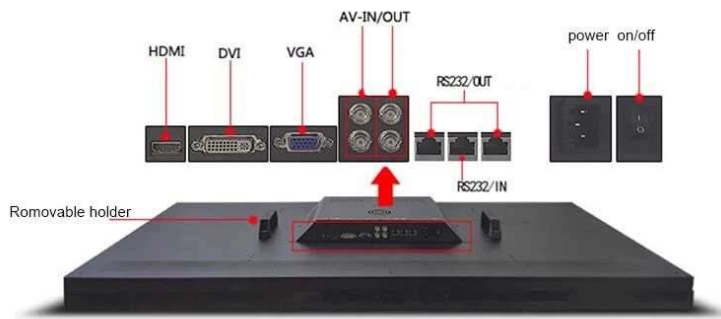

VideoWall ActiveLine LVW-Series

◀ Remote control

Intelligent stitching software, can support remote control video wall by RS232 port, support multi OS, easy to use.

▶ Multi-type stitching way

Support vertical and horizontal stitching way, to match different demand.

◀ Image roam

Single signal can display on anywhere in screen.

▶ Image stretching

Support stretch image to whole video wall from unit screen.

◀ One screen one display

Every screen can display different contents.

▶ Full screen one display

Complete video wall can display one complete image.

VideoWall ActiveLine LVW-Series

VideoWall ActiveLine

LVW-Series

LCD Size	46"	46"	46"	47"	49"	49"	55"
Resolution	1920 x 1080px	1920 x 1080px	1920 x 1080px	1920 x 1080px	1920 x 1080px	1920 x 1080px	1920 x 1080px
Brightness	700cd/m ² (typ.)	700cd/m ² (typ.)	500cd/m ² (typ.)	450cd/m ² (typ.)	500cd/m ² (typ.)	450cd/m ² (typ.)	700cd/m ² (typ.)
Contrast Ratio	4000:1 (typ.)	3500:1 (typ.)	3500:1 (typ.)	1200:1 (typ.)	1300:1 (typ.)	1300:1 (typ.)	4000:1 (typ.)
Viewable angle	178°(H)/178°(V)						
Solution	TSUM V59						
Voltage	100~240V,50~60Hz						
Consumption	<170W	<170W	<130W	<130W	<130W	<150W	<220W
Standby	<0.5W						
USB Port	1						
HDMI Input	1						
DVI Input	1						
VGA Input	1						
BNC In	1						
BNC Out	1						
RS 232	RS232-IN x 1;RS232-OUT x 1						
Product size	1022 x 574.6 x 134	1022 x 576.6 x 120.8	1022 x 576.6 x 120.8	1045.1 x 590.2 x 108	1075.6 x 605.8 x 108	1077.6 x 607.8 x 108	1213.5 x 684.3 x 128
Net Weight	19±1kg	19±1kg	19±1kg	20±1kg	20,5±1kg	20,5±1kg	23,0±1,0 kg
Frame and color	Metal+Plastic,Black						